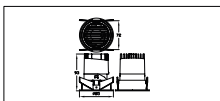

GreenUp hospitality spot

Initial performance (IEC compliant)

Initial luminous flux (system flux)	70 lm
Luminous flux tolerance	+/-10%
Initial LED luminaire efficacy	101 lm/W
Init. Corr. Color Temperature	3000 K
Init. Color Rendering Index	>90
Initial chromaticity	-
Initial input power	11 W
Power consumption tolerance	+/-10%

Application conditions

Ambient temperature range	+20 to +40 °C

Product data

Order product name	RS318B P11 930 PSR-E WB S
Order code	911401594122
Numerator - Quantity Per Pack	1
Numerator - Packs per outer box	16
Material Nr. (12NC)	911401594122
Net Weight (Piece)	0.031 kg

Dimensional drawing

RS318B P11 930 PSR-E WB S