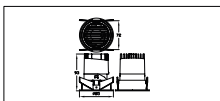

GreenUp hospitality spot

Initial performance (IEC compliant)

Initial luminous flux (system flux)	820 lm
Luminous flux tolerance	+/-10%
Initial LED luminaire efficacy	96 lm/W
Init. Corr. Color Temperature	2700 K
Init. Color Rendering Index	>90
Initial chromaticity	-
Initial input power	12 W
Power consumption tolerance	+/-10%

Application conditions

Ambient temperature range	-20 to +40 °C

Product data

Order product name	RS318B P12 927 PSU-E MB D
Order code	911401504732
Numerator - Quantity Per Pack	1
Numerator - Packs per outer box	16
Material Nr. (12NC)	911401504732
Net Weight (Piece)	0.015 kg

Dimensional drawing

RS318B P12 927 PSU-E MB D