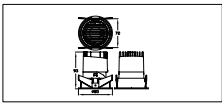

GreenUp hospitality spot

Initial performance (IEC compliant)

Initial luminous flux (system flux)	60 lm
Luminous flux tolerance	+/-10%
Initial LED luminaire efficacy	96 lm/W
Init. Corr. Color Temperature	2700 K
Init. Color Rendering Index	>90
Initial chromaticity	-
Initial input power	12 W
Power consumption tolerance	+/-10%

Application conditions

Ambient temperature range	+20 to +40 °C

Product data

Order product name	RS318B P12 927 PSU-E NB S
Order code	911401538702
Numerator - Quantity Per Pack	1
Numerator - Packs per outer box	16
Material Nr. (12NC)	911401538702
Net Weight (Piece)	0.015 kg

Dimensional drawing

RS318B P12 927 PSU-E NB S