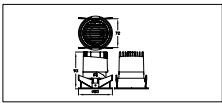

GreenUp hospitality spot

Initial performance (IEC compliant)

Initial luminous flux (system flux)	70 lm
Luminous flux tolerance	+/-10%
Initial LED luminaire efficacy	96 lm/W
Init. Corr. Color Temperature	2700 K
Init. Color Rendering Index	>90
Initial chromaticity	-
Initial input power	12 W
Power consumption tolerance	+/-10%

Application conditions

Ambient temperature range	+20 to +40 °C

Product data

Order product name	RS318B P12 927 PSU-E WB S
Order code	911401538902
Numerator - Quantity Per Pack	1
Numerator - Packs per outer box	16
Material Nr. (12NC)	911401538902
Net Weight (Piece)	0.015 kg

Dimensional drawing

RS318B P12 927 PSU-E WB S