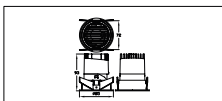

GreenUp hospitality spot

Initial performance (IEC compliant)

Initial luminous flux (system flux)	820 lm
Luminous flux tolerance	+/-10%
Initial LED luminaire efficacy	101 lm/W
Init. Corr. Color Temperature	3000 K
Init. Color Rendering Index	>90
Initial chromaticity	-
Initial input power	12 W
Power consumption tolerance	+/-10%

Application conditions

Ambient temperature range	-20 to +40 °C

Product data

Order product name	RS318B P12 930 PSU-E MB D
Order code	911401505032
Numerator - Quantity Per Pack	1
Numerator - Packs per outer box	16
Material Nr. (12NC)	911401505032
Net Weight (Piece)	0.015 kg

Dimensional drawing

RS318B P12 930 PSU-E MB D