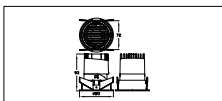

GreenUp hospitality spot

Initial performance (IEC compliant)

Initial luminous flux (system flux)	820 lm
Luminous flux tolerance	+/-10%
Initial LED luminaire efficacy	101 lm/W
Init. Corr. Color Temperature	3000 K
Init. Color Rendering Index	>90
Initial chromaticity	-
Initial input power	12 W
Power consumption tolerance	+/-10%

Application conditions

Ambient temperature range	-20 to +40 °C

Product data

Order product name	RS318B P12 930 PSU-E NB D
Order code	911401504932
Numerator - Quantity Per Pack	1
Numerator - Packs per outer box	16
Material Nr. (12NC)	911401504932
Net Weight (Piece)	0.015 kg

Dimensional drawing

RS318B P12 930 PSU-E NB D