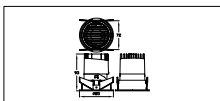

GreenUp hospitality spot

Initial performance (IEC compliant)

Initial luminous flux (system flux)	60 lm
Luminous flux tolerance	+/-10%
Initial LED luminaire efficacy	101 lm/W
Init. Corr. Color Temperature	3000 K
Init. Color Rendering Index	>90
Initial chromaticity	-
Initial input power	12 W
Power consumption tolerance	+/-10%

Application conditions

Ambient temperature range	+20 to +40 °C

Product data

Order product name	RS318B P12 930 PSU-E NB S
Order code	911401539002
Numerator - Quantity Per Pack	1
Numerator - Packs per outer box	16
Material Nr. (12NC)	911401539002
Net Weight (Piece)	0.015 kg

Dimensional drawing

RS318B P12 930 PSU-E NB S