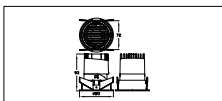

GreenUp hospitality spot

Initial performance (IEC compliant)

Initial luminous flux (system flux)	720 lm
Luminous flux tolerance	+/-10%
Initial LED luminaire efficacy	101 lm/W
Init. Corr. Color Temperature	3000 K
Init. Color Rendering Index	>90
Initial chromaticity	-
Initial input power	12 W
Power consumption tolerance	+/-10%

Application conditions

Ambient temperature range	-20 to +40 °C

Product data

Order product name	RS318B P12 930 PSU-E WB D
Order code	911401505132
Numerator - Quantity Per Pack	1
Numerator - Packs per outer box	16
Material Nr. (12NC)	911401505132
Net Weight (Piece)	0.015 kg

Dimensional drawing

RS318B P12 930 PSU-E WB D