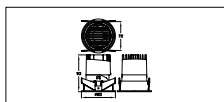

GreenUp hospitality spot

Luminous flux tolerance	+/-10%
Initial LED luminaire efficacy	101 lm/W
Init. Corr. Color Temperature	3000 K
Init. Color Rendering Index	>90
Initial chromaticity	-
Initial input power	12 W
Power consumption tolerance	+/-10%

Application conditions

Ambient temperature range	+20 to +40 °C

Product data

Order product name	RS318B P12 930 PSU-E WB S
Order code	911401539202
Numerator - Quantity Per Pack	1
Numerator - Packs per outer box	16
Material Nr. (12NC)	911401539202
Net Weight (Piece)	0.015 kg

Dimensional drawing

RS318B P12 930 PSU-E WB S