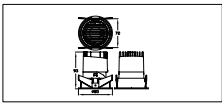

GreenUp hospitality spot

Initial performance (IEC compliant)

Initial luminous flux (system flux)	400 lm
Luminous flux tolerance	+/-10%
Initial LED luminaire efficacy	96 lm/W
Init. Corr. Color Temperature	2700 K
Init. Color Rendering Index	>90
Initial chromaticity	-
Initial input power	5 W
Power consumption tolerance	+/-10%

Application conditions

Ambient temperature range	-20 to +40 °C

Product data

Order product name	RS318B P5 927 PSU-E MB D
Order code	911401502932
Numerator - Quantity Per Pack	1
Numerator - Packs per outer box	16
Material Nr. (12NC)	911401502932
Net Weight (Piece)	0.015 kg

Dimensional drawing

RS318B P5 927 PSU-E MB D