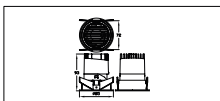

GreenUp hospitality spot

Initial performance (IEC compliant)

Initial luminous flux (system flux)	75 lm
Luminous flux tolerance	+/-10%
Initial LED luminaire efficacy	96 lm/W
Init. Corr. Color Temperature	2700 K
Init. Color Rendering Index	>90
Initial chromaticity	-
Initial input power	5 W
Power consumption tolerance	+/-10%

Application conditions

Ambient temperature range	+20 to +40 °C

Product data

Order product name	RS318B P5 927 PSU-E MB S
Order code	911401537002
Numerator - Quantity Per Pack	1
Numerator - Packs per outer box	16
Material Nr. (12NC)	911401537002
Net Weight (Piece)	0.015 kg

Dimensional drawing

RS318B P5 927 PSU-E MB S