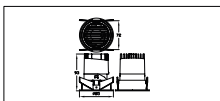

GreenUp hospitality spot

Initial performance (IEC compliant)

Initial luminous flux (system flux)	70 lm
Luminous flux tolerance	+/-10%
Initial LED luminaire efficacy	96 lm/W
Init. Corr. Color Temperature	2700 K
Init. Color Rendering Index	>90
Initial chromaticity	-
Initial input power	5 W
Power consumption tolerance	+/-10%

Application conditions

Ambient temperature range	+20 to +40 °C

Product data

Order product name	RS318B P5 927 PSU-E NB S
Order code	911401536902
Numerator - Quantity Per Pack	1
Numerator - Packs per outer box	16
Material Nr. (12NC)	911401536902
Net Weight (Piece)	0.015 kg

Dimensional drawing

RS318B P5 927 PSU-E NB S