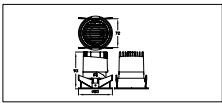

GreenUp hospitality spot

Initial performance (IEC compliant)

Initial luminous flux (system flux)	80 lm
Luminous flux tolerance	+/-10%
Initial LED luminaire efficacy	96 lm/W
Init. Corr. Color Temperature	2700 K
Init. Color Rendering Index	>90
Initial chromaticity	-
Initial input power	5 W
Power consumption tolerance	+/-10%

Application conditions

Ambient temperature range	+20 to +40 °C

Product data

Order product name	RS318B P5 927 PSU-E WB S
Order code	911401537102
Numerator - Quantity Per Pack	1
Numerator - Packs per outer box	16
Material Nr. (12NC)	911401537102
Net Weight (Piece)	0.015 kg

Dimensional drawing

RS318B P5 927 PSU-E WB S