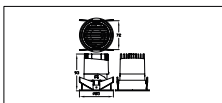

GreenUp hospitality spot

Initial performance (IEC compliant)

Initial luminous flux (system flux)	400 lm
Luminous flux tolerance	+/-10%
Initial LED luminaire efficacy	101 lm/W
Init. Corr. Color Temperature	3000 K
Init. Color Rendering Index	>90
Initial chromaticity	-
Initial input power	5 W
Power consumption tolerance	+/-10%

Application conditions

Ambient temperature range	-20 to +40 °C

Product data

Order product name	RS318B P5 930 PSU-E MB D
Order code	911401503232
Numerator - Quantity Per Pack	1
Numerator - Packs per outer box	16
Material Nr. (12NC)	911401503232
Net Weight (Piece)	0.015 kg

Dimensional drawing

RS318B P5 930 PSU-E MB D