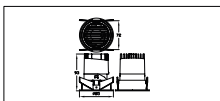

GreenUp hospitality spot

Initial performance (IEC compliant)

Initial luminous flux (system flux)	70 lm
Luminous flux tolerance	+/-10%
Initial LED luminaire efficacy	101 lm/W
Init. Corr. Color Temperature	3000 K
Init. Color Rendering Index	>90
Initial chromaticity	-
Initial input power	5 W
Power consumption tolerance	+/-10%

Application conditions

Ambient temperature range	+20 to +40 °C

Product data

Order product name	RS318B P5 930 PSU-E NB S
Order code	911401537202
Numerator - Quantity Per Pack	1
Numerator - Packs per outer box	16
Material Nr. (12NC)	911401537202
Net Weight (Piece)	0.015 kg

Dimensional drawing

RS318B P5 930 PSU-E NB S