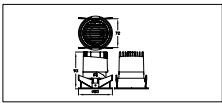

GreenUp hospitality spot

Initial performance (IEC compliant)

Initial luminous flux (system flux)	350 lm
Luminous flux tolerance	+/-10%
Initial LED luminaire efficacy	101 lm/W
Init. Corr. Color Temperature	3000 K
Init. Color Rendering Index	>90
Initial chromaticity	-
Initial input power	5 W
Power consumption tolerance	+/-10%

Application conditions

Ambient temperature range	-20 to +40 °C

Product data

Order product name	RS318B P5 930 PSU-E WB D
Order code	911401503332
Numerator - Quantity Per Pack	1
Numerator - Packs per outer box	16
Material Nr. (12NC)	911401503332
Net Weight (Piece)	0.015 kg

Dimensional drawing

RS318B P5 930 PSU-E WB D