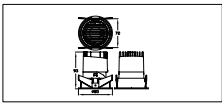

GreenUp hospitality spot

Initial performance (IEC compliant)

Initial luminous flux (system flux)	490 lm
Luminous flux tolerance	+/-10%
Initial LED luminaire efficacy	96 lm/W
Init. Corr. Color Temperature	2700 K
Init. Color Rendering Index	>90
Initial chromaticity	-
Initial input power	7 W
Power consumption tolerance	+/-10%

Application conditions

Ambient temperature range	-20 to +40 °C

Product data

Order product name	RS318B P7 927 PSD-E MB D
Order code	911401508032
Numerator - Quantity Per Pack	1
Numerator - Packs per outer box	16
Material Nr. (12NC)	911401508032
Net Weight (Piece)	0.021 kg

Dimensional drawing

RS318B P7 927 PSD-E MB D