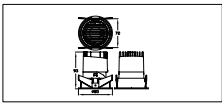

GreenUp hospitality spot

Initial performance (IEC compliant)

Initial luminous flux (system flux)	490 lm
Luminous flux tolerance	+/-10%
Initial LED luminaire efficacy	96 lm/W
Init. Corr. Color Temperature	2700 K
Init. Color Rendering Index	>90
Initial chromaticity	-
Initial input power	7 W
Power consumption tolerance	+/-10%

Application conditions

Ambient temperature range	-20 to +40 °C

Product data

Order product name	RS318B P7 927 PSD-E NB D
Order code	911401508132
Numerator - Quantity Per Pack	1
Numerator - Packs per outer box	16
Material Nr. (12NC)	911401508132
Net Weight (Piece)	0.021 kg

Dimensional drawing

RS318B P7 927 PSD-E NB D