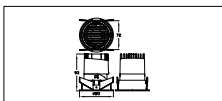

GreenUp hospitality spot

Initial performance (IEC compliant)

Initial luminous flux (system flux)	490 lm
Luminous flux tolerance	+/-10%
Initial LED luminaire efficacy	96 lm/W
Init. Corr. Color Temperature	2700 K
Init. Color Rendering Index	>90
Initial chromaticity	-
Initial input power	7 W
Power consumption tolerance	+/-10%

Application conditions

Ambient temperature range	-20 to +40 °C

Product data

Order product name	RS318B P7 927 PSU-E MB D
Order code	911401503532
Numerator - Quantity Per Pack	1
Numerator - Packs per outer box	16
Material Nr. (12NC)	911401503532
Net Weight (Piece)	0.015 kg

Dimensional drawing

RS318B P7 927 PSU-E MB D