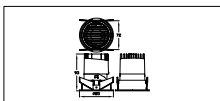

GreenUp hospitality spot

Initial performance (IEC compliant)

Initial luminous flux (system flux)	80 lm
Luminous flux tolerance	+/-10%
Initial LED luminaire efficacy	96 lm/W
Init. Corr. Color Temperature	2700 K
Init. Color Rendering Index	>90
Initial chromaticity	-
Initial input power	7 W
Power consumption tolerance	+/-10%

Application conditions

Ambient temperature range	+20 to +40 °C

Product data

Order product name	RS318B P7 927 PSU-E MB S
Order code	911401537602
Numerator - Quantity Per Pack	1
Numerator - Packs per outer box	16
Material Nr. (12NC)	911401537602
Net Weight (Piece)	0.015 kg

Dimensional drawing

RS318B P7 927 PSU-E MB S