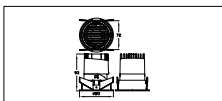

GreenUp hospitality spot

Initial performance (IEC compliant)

Initial luminous flux (system flux)	490 lm
Luminous flux tolerance	+/-10%
Initial LED luminaire efficacy	96 lm/W
Init. Corr. Color Temperature	2700 K
Init. Color Rendering Index	>90
Initial chromaticity	-
Initial input power	7 W
Power consumption tolerance	+/-10%

Application conditions

Ambient temperature range	-20 to +40 °C

Product data

Order product name	RS318B P7 927 PSU-E NB D
Order code	911401503432
Numerator - Quantity Per Pack	1
Numerator - Packs per outer box	16
Material Nr. (12NC)	911401503432
Net Weight (Piece)	0.015 kg

Dimensional drawing

RS318B P7 927 PSU-E NB D