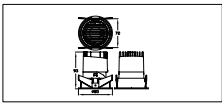

GreenUp hospitality spot

Initial performance (IEC compliant)

Initial luminous flux (system flux)	455 lm
Luminous flux tolerance	+/-10%
Initial LED luminaire efficacy	96 lm/W
Init. Corr. Color Temperature	2700 K
Init. Color Rendering Index	>90
Initial chromaticity	-
Initial input power	7 W
Power consumption tolerance	+/-10%

Application conditions

Ambient temperature range	-20 to +40 °C

Product data

Order product name	RS318B P7 927 PSU-E WB D
Order code	911401503632
Numerator - Quantity Per Pack	1
Numerator - Packs per outer box	16
Material Nr. (12NC)	911401503632
Net Weight (Piece)	0.015 kg

Dimensional drawing

RS318B P7 927 PSU-E WB D