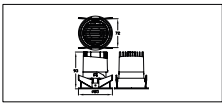

GreenUp hospitality spot

Initial performance (IEC compliant)

Initial luminous flux (system flux)	490 lm
Luminous flux tolerance	+/-10%
Initial LED luminaire efficacy	101 lm/W
Init. Corr. Color Temperature	3000 K
Init. Color Rendering Index	>90
Initial chromaticity	-
Initial input power	7 W
Power consumption tolerance	+/-10%

Application conditions

Ambient temperature range	-20 to +40 °C

Product data

Order product name	RS318B P7 930 PSD-E MB D
Order code	911401507732
Numerator - Quantity Per Pack	1
Numerator - Packs per outer box	16
Material Nr. (12NC)	911401507732
Net Weight (Piece)	0.021 kg

Dimensional drawing

RS318B P7 930 PSD-E MB D