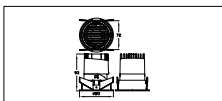

GreenUp hospitality spot

Initial performance (IEC compliant)

Initial luminous flux (system flux)	70 lm
Luminous flux tolerance	+/-10%
Initial LED luminaire efficacy	101 lm/W
Init. Corr. Color Temperature	3000 K
Init. Color Rendering Index	>90
Initial chromaticity	-
Initial input power	7 W
Power consumption tolerance	+/-10%

Application conditions

Ambient temperature range	+20 to +40 °C

Product data

Order product name	RS318B P7 930 PSD-E MB S
Order code	911401591622
Numerator - Quantity Per Pack	1
Numerator - Packs per outer box	16
Material Nr. (12NC)	911401591622
Net Weight (Piece)	0.031 kg

Dimensional drawing

RS318B P7 930 PSD-E MB S