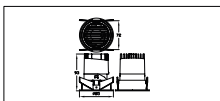

GreenUp hospitality spot

Initial performance (IEC compliant)

Initial luminous flux (system flux)	60 lm
Luminous flux tolerance	+/-10%
Initial LED luminaire efficacy	101 lm/W
Init. Corr. Color Temperature	3000 K
Init. Color Rendering Index	>90
Initial chromaticity	-
Initial input power	7 W
Power consumption tolerance	+/-10%

Application conditions

Ambient temperature range	+20 to +40 °C

Product data

Order product name	RS318B P7 930 PSD-E NB S
Order code	911401591522
Numerator - Quantity Per Pack	1
Numerator - Packs per outer box	16
Material Nr. (12NC)	911401591522
Net Weight (Piece)	0.031 kg

Dimensional drawing

RS318B P7 930 PSD-E NB S