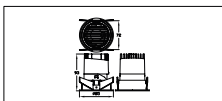

GreenUp hospitality spot

Initial performance (IEC compliant)

Initial luminous flux (system flux)	70 lm
Luminous flux tolerance	+/-10%
Initial LED luminaire efficacy	101 lm/W
Init. Corr. Color Temperature	3000 K
Init. Color Rendering Index	>90
Initial chromaticity	-
Initial input power	7 W
Power consumption tolerance	+/-10%

Application conditions

Ambient temperature range	+20 to +40 °C

Product data

Order product name	RS318B P7 930 PSD-E WB S
Order code	911401591722
Numerator - Quantity Per Pack	1
Numerator - Packs per outer box	16
Material Nr. (12NC)	911401591722
Net Weight (Piece)	0.031 kg

Dimensional drawing

RS318B P7 930 PSD-E WB S