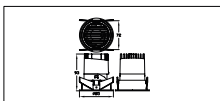

GreenUp hospitality spot

Initial performance (IEC compliant)

Initial luminous flux (system flux)	490 lm
Luminous flux tolerance	+/-10%
Initial LED luminaire efficacy	101 lm/W
Init. Corr. Color Temperature	3000 K
Init. Color Rendering Index	>90
Initial chromaticity	-
Initial input power	7 W
Power consumption tolerance	+/-10%

Application conditions

Ambient temperature range	-20 to +40 °C

Product data

Order product name	RS318B P7 930 PSU-E MB D
Order code	911401503832
Numerator - Quantity Per Pack	1
Numerator - Packs per outer box	16
Material Nr. (12NC)	911401503832
Net Weight (Piece)	0.015 kg

Dimensional drawing

RS318B P7 930 PSU-E MB D