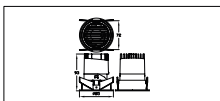

GreenUp hospitality spot

Initial performance (IEC compliant)

Initial luminous flux (system flux)	70 lm
Luminous flux tolerance	+/-10%
Initial LED luminaire efficacy	101 lm/W
Init. Corr. Color Temperature	3000 K
Init. Color Rendering Index	>90
Initial chromaticity	-
Initial input power	7 W
Power consumption tolerance	+/-10%

Application conditions

Ambient temperature range	+20 to +40 °C

Product data

Order product name	RS318B P7 930 PSU-E NB S
Order code	911401537802
Numerator - Quantity Per Pack	1
Numerator - Packs per outer box	16
Material Nr. (12NC)	911401537802
Net Weight (Piece)	0.015 kg

Dimensional drawing

RS318B P7 930 PSU-E NB S