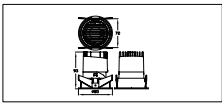

GreenUp hospitality spot

Initial performance (IEC compliant)

Initial luminous flux (system flux)	80 lm
Luminous flux tolerance	+/-10%
Initial LED luminaire efficacy	101 lm/W
Init. Corr. Color Temperature	3000 K
Init. Color Rendering Index	>90
Initial chromaticity	-
Initial input power	7 W
Power consumption tolerance	+/-10%

Application conditions

Ambient temperature range	+20 to +40 °C

Product data

Order product name	RS318B P7 930 PSU-E WB S
Order code	911401538002
Numerator - Quantity Per Pack	1
Numerator - Packs per outer box	16
Material Nr. (12NC)	911401538002
Net Weight (Piece)	0.015 kg

Dimensional drawing

RS318B P7 930 PSU-E WB S