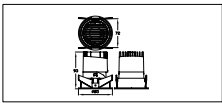

GreenUp hospitality spot

Initial performance (IEC compliant)

Initial luminous flux (system flux)	630 lm
Luminous flux tolerance	+/-10%
Initial LED luminaire efficacy	96 lm/W
Init. Corr. Color Temperature	2700 K
Init. Color Rendering Index	>90
Initial chromaticity	-
Initial input power	9 W
Power consumption tolerance	+/-10%

Application conditions

Ambient temperature range	-20 to +40 °C

Product data

Order product name	RS318B P9 927 PSD-E MB D
Order code	911401507432
Numerator - Quantity Per Pack	1
Numerator - Packs per outer box	16
Material Nr. (12NC)	911401507432
Net Weight (Piece)	0.021 kg

Dimensional drawing

RS318B P9 927 PSD-E MB D