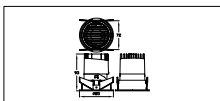

GreenUp hospitality spot

Initial performance (IEC compliant)

Initial luminous flux (system flux)	70 lm
Luminous flux tolerance	+/-10%
Initial LED luminaire efficacy	96 lm/W
Init. Corr. Color Temperature	2700 K
Init. Color Rendering Index	>90
Initial chromaticity	-
Initial input power	9 W
Power consumption tolerance	+/-10%

Application conditions

Ambient temperature range	+20 to +40 °C

Product data

Order product name	RS318B P9 927 PSD-E MB S
Order code	911401591922
Numerator - Quantity Per Pack	1
Numerator - Packs per outer box	16
Material Nr. (12NC)	911401591922
Net Weight (Piece)	0.031 kg

Dimensional drawing

RS318B P9 927 PSD-E MB S