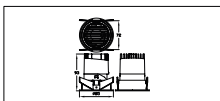

GreenUp hospitality spot

Initial performance (IEC compliant)

Initial luminous flux (system flux)	630 lm
Luminous flux tolerance	+/-10%
Initial LED luminaire efficacy	96 lm/W
Init. Corr. Color Temperature	2700 K
Init. Color Rendering Index	>90
Initial chromaticity	-
Initial input power	9 W
Power consumption tolerance	+/-10%

Application conditions

Ambient temperature range	-20 to +40 °C

Product data

Order product name	RS318B P9 927 PSD-E NB D
Order code	911401507532
Numerator - Quantity Per Pack	1
Numerator - Packs per outer box	16
Material Nr. (12NC)	911401507532
Net Weight (Piece)	0.021 kg

Dimensional drawing

RS318B P9 927 PSD-E NB D