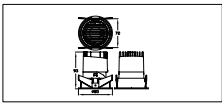

GreenUp hospitality spot

Initial performance (IEC compliant)

Initial luminous flux (system flux)	540 lm
Luminous flux tolerance	+/-10%
Initial LED luminaire efficacy	96 lm/W
Init. Corr. Color Temperature	2700 K
Init. Color Rendering Index	>90
Initial chromaticity	-
Initial input power	9 W
Power consumption tolerance	+/-10%

Application conditions

Ambient temperature range	-20 to +40 °C

Product data

Order product name	RS318B P9 927 PSD-E WB D
Order code	911401507332
Numerator - Quantity Per Pack	1
Numerator - Packs per outer box	16
Material Nr. (12NC)	911401507332
Net Weight (Piece)	0.021 kg

Dimensional drawing

RS318B P9 927 PSD-E WB D