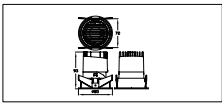

GreenUp hospitality spot

Initial performance (IEC compliant)

Initial luminous flux (system flux)	60 lm
Luminous flux tolerance	+/-10%
Initial LED luminaire efficacy	96 lm/W
Init. Corr. Color Temperature	2700 K
Init. Color Rendering Index	>90
Initial chromaticity	-
Initial input power	9 W
Power consumption tolerance	+/-10%

Application conditions

Ambient temperature range	+20 to +40 °C

Product data

Order product name	RS318B P9 927 PSR-E NB S
Order code	911401593022
Numerator - Quantity Per Pack	1
Numerator - Packs per outer box	16
Material Nr. (12NC)	911401593022
Net Weight (Piece)	0.031 kg

Dimensional drawing

RS318B P9 927 PSR-E NB S