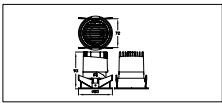

GreenUp hospitality spot

Initial performance (IEC compliant)

Initial luminous flux (system flux)	490 lm
Luminous flux tolerance	+/-10%
Initial LED luminaire efficacy	96 lm/W
Init. Corr. Color Temperature	2700 K
Init. Color Rendering Index	>90
Initial chromaticity	-
Initial input power	9 W
Power consumption tolerance	+/-10%

Application conditions

Ambient temperature range	-20 to +40 °C

Product data

Order product name	RS318B P9 927 PSU-E NB D
Order code	911401504032
Numerator - Quantity Per Pack	1
Numerator - Packs per outer box	16
Material Nr. (12NC)	911401504032
Net Weight (Piece)	0.015 kg

Dimensional drawing

RS318B P9 927 PSU-E NB D