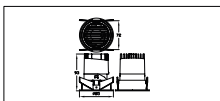

GreenUp hospitality spot

Initial performance (IEC compliant)

Initial luminous flux (system flux)	65 lm
Luminous flux tolerance	+/-10%
Initial LED luminaire efficacy	96 lm/W
Init. Corr. Color Temperature	2700 K
Init. Color Rendering Index	>90
Initial chromaticity	-
Initial input power	9 W
Power consumption tolerance	+/-10%

Application conditions

Ambient temperature range	+20 to +40 °C

Product data

Order product name	RS318B P9 927 PSU-E NB S
Order code	911401538102
Numerator - Quantity Per Pack	1
Numerator - Packs per outer box	16
Material Nr. (12NC)	911401538102
Net Weight (Piece)	0.015 kg

Dimensional drawing

RS318B P9 927 PSU-E NB S