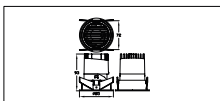

GreenUp hospitality spot

Initial performance (IEC compliant)

Initial luminous flux (system flux)	70 lm
Luminous flux tolerance	+/-10%
Initial LED luminaire efficacy	101 lm/W
Init. Corr. Color Temperature	3000 K
Init. Color Rendering Index	>90
Initial chromaticity	-
Initial input power	9 W
Power consumption tolerance	+/-10%

Application conditions

Ambient temperature range	+20 to +40 °C

Product data

Order product name	RS318B P9 930 PSD-E MB S
Order code	911401592222
Numerator - Quantity Per Pack	1
Numerator - Packs per outer box	16
Material Nr. (12NC)	911401592222
Net Weight (Piece)	0.031 kg

Dimensional drawing

RS318B P9 930 PSD-E MB S