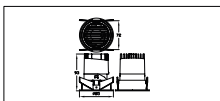

GreenUp hospitality spot

Initial performance (IEC compliant)

Initial luminous flux (system flux)	630 lm
Luminous flux tolerance	+/-10%
Initial LED luminaire efficacy	101 lm/W
Init. Corr. Color Temperature	3000 K
Init. Color Rendering Index	>90
Initial chromaticity	-
Initial input power	9 W
Power consumption tolerance	+/-10%

Application conditions

Ambient temperature range	-20 to +40 °C

Product data

Order product name	RS318B P9 930 PSD-E NB D
Order code	911401507232
Numerator - Quantity Per Pack	1
Numerator - Packs per outer box	16
Material Nr. (12NC)	911401507232
Net Weight (Piece)	0.021 kg

Dimensional drawing

RS318B P9 930 PSD-E NB D