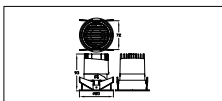

GreenUp hospitality spot

Initial performance (IEC compliant)

Initial luminous flux (system flux)	60 lm
Luminous flux tolerance	+/-10%
Initial LED luminaire efficacy	101 lm/W
Init. Corr. Color Temperature	3000 K
Init. Color Rendering Index	>90
Initial chromaticity	-
Initial input power	9 W
Power consumption tolerance	+/-10%

Application conditions

Ambient temperature range	+20 to +40 °C

Product data

Order product name	RS318B P9 930 PSD-E NB S
Order code	911401592122
Numerator - Quantity Per Pack	1
Numerator - Packs per outer box	16
Material Nr. (12NC)	911401592122
Net Weight (Piece)	0.031 kg

Dimensional drawing

RS318B P9 930 PSD-E NB S