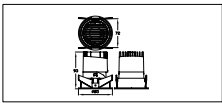

GreenUp hospitality spot

Initial performance (IEC compliant)

Initial luminous flux (system flux)	540 lm
Luminous flux tolerance	+/-10%
Initial LED luminaire efficacy	101 lm/W
Init. Corr. Color Temperature	3000 K
Init. Color Rendering Index	>90
Initial chromaticity	-
Initial input power	9 W
Power consumption tolerance	+/-10%

Application conditions

Ambient temperature range	-20 to +40 °C

Product data

Order product name	RS318B P9 930 PSD-E WB D
Order code	911401507032
Numerator - Quantity Per Pack	1
Numerator - Packs per outer box	16
Material Nr. (12NC)	911401507032
Net Weight (Piece)	0.021 kg

Dimensional drawing

RS318B P9 930 PSD-E WB D