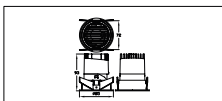

GreenUp hospitality spot

Initial performance (IEC compliant)

Initial luminous flux (system flux)	70 lm
Luminous flux tolerance	+/-10%
Initial LED luminaire efficacy	101 lm/W
Init. Corr. Color Temperature	3000 K
Init. Color Rendering Index	>90
Initial chromaticity	-
Initial input power	9 W
Power consumption tolerance	+/-10%

Application conditions

Ambient temperature range	+20 to +40 °C

Product data

Order product name	RS318B P9 930 PSD-E WB S
Order code	911401592322
Numerator - Quantity Per Pack	1
Numerator - Packs per outer box	16
Material Nr. (12NC)	911401592322
Net Weight (Piece)	0.031 kg

Dimensional drawing

RS318B P9 930 PSD-E WB S