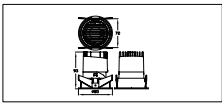

GreenUp hospitality spot

Initial performance (IEC compliant)

Initial luminous flux (system flux)	70 lm
Luminous flux tolerance	+/-10%
Initial LED luminaire efficacy	101 lm/W
Init. Corr. Color Temperature	3000 K
Init. Color Rendering Index	>90
Initial chromaticity	-
Initial input power	9 W
Power consumption tolerance	+/-10%

Application conditions

Ambient temperature range	+20 to +40 °C

Product data

Order product name	RS318B P9 930 PSR-E MB S
Order code	911401593422
Numerator - Quantity Per Pack	1
Numerator - Packs per outer box	16
Material Nr. (12NC)	911401593422
Net Weight (Piece)	0.031 kg

Dimensional drawing

RS318B P9 930 PSR-E MB S