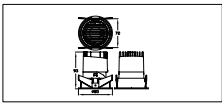

GreenUp hospitality spot

Initial performance (IEC compliant)

Initial luminous flux (system flux)	70 lm
Luminous flux tolerance	+/-10%
Initial LED luminaire efficacy	101 lm/W
Init. Corr. Color Temperature	3000 K
Init. Color Rendering Index	>90
Initial chromaticity	-
Initial input power	9 W
Power consumption tolerance	+/-10%

Application conditions

Ambient temperature range	+20 to +40 °C

Product data

Order product name	RS318B P9 930 PSR-E WB S
Order code	911401593522
Numerator - Quantity Per Pack	1
Numerator - Packs per outer box	16
Material Nr. (12NC)	911401593522
Net Weight (Piece)	0.031 kg

Dimensional drawing

RS318B P9 930 PSR-E WB S