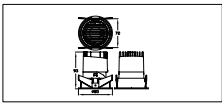

GreenUp hospitality spot

Initial performance (IEC compliant)

Initial luminous flux (system flux)	75 lm
Luminous flux tolerance	+/-10%
Initial LED luminaire efficacy	101 lm/W
Init. Corr. Color Temperature	3000 K
Init. Color Rendering Index	>90
Initial chromaticity	-
Initial input power	9 W
Power consumption tolerance	+/-10%

Application conditions

Ambient temperature range	+20 to +40 °C

Product data

Order product name	RS318B P9 930 PSU-E MB S
Order code	911401538502
Numerator - Quantity Per Pack	1
Numerator - Packs per outer box	16
Material Nr. (12NC)	911401538502
Net Weight (Piece)	0.015 kg

Dimensional drawing

RS318B P9 930 PSU-E MB S