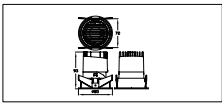

GreenUp hospitality spot

Initial performance (IEC compliant)

Initial luminous flux (system flux)	490 lm
Luminous flux tolerance	+/-10%
Initial LED luminaire efficacy	101 lm/W
Init. Corr. Color Temperature	3000 K
Init. Color Rendering Index	>90
Initial chromaticity	-
Initial input power	9 W
Power consumption tolerance	+/-10%

Application conditions

Ambient temperature range	-20 to +40 °C

Product data

Order product name	RS318B P9 930 PSU-E NB D
Order code	911401504332
Numerator - Quantity Per Pack	1
Numerator - Packs per outer box	16
Material Nr. (12NC)	911401504332
Net Weight (Piece)	0.015 kg

Dimensional drawing

RS318B P9 930 PSU-E NB D