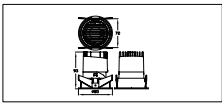

GreenUp hospitality spot

Initial performance (IEC compliant)

Initial luminous flux (system flux)	75 lm
Luminous flux tolerance	+/-10%
Initial LED luminaire efficacy	101 lm/W
Init. Corr. Color Temperature	3000 K
Init. Color Rendering Index	>90
Initial chromaticity	-
Initial input power	9 W
Power consumption tolerance	+/-10%

Application conditions

Ambient temperature range	+20 to +40 °C

Product data

Order product name	RS318B P9 930 PSU-E WB S
Order code	911401538602
Numerator - Quantity Per Pack	1
Numerator - Packs per outer box	16
Material Nr. (12NC)	911401538602
Net Weight (Piece)	0.015 kg

Dimensional drawing

RS318B P9 930 PSU-E WB S