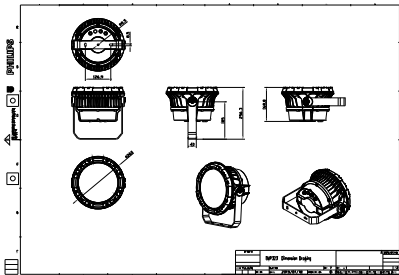

UniFlood C

Mech. impact protection code	IK08 [5 J vandal-protected]
Initial performance (IEC compliant)	
Initial luminous flux (system flux)	5770 lm
Luminous flux tolerance	+/-10%
Initial LED luminaire efficacy	72 lm/W
Init. Corr. Color Temperature	3000 K
Init. Color Rendering Index	80
Initial chromaticity	SDCM = 4
Initial input power	80 W
Power consumption tolerance	+/-10%
Application conditions	
Ambient temperature range	-40 to +50 °C

Product data	
Full product code	871951453932799
Order product name	BVP323 36LED 30K 220V 10 D2
EAN/UPC - Product	8719514539327
Order code	911401731653
Numerator - Quantity Per Pack	1
Numerator - Packs per outer box	2
Material Nr. (12NC)	911401731653
Net Weight (Piece)	5.199 kg

Dimensional drawing

BVP323 36LED 30K 220V 10 D2