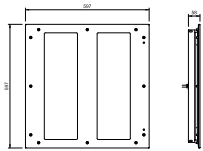

GreenPerform cleanroom recessed

Color	White RAL 9003
Approval and application	
Ingress protection code	IP40 [Wire-protected]
Mech. impact protection code	IK03 [0.3 J]
Initial performance (IEC compliant)	
Initial luminous flux (system flux)	3500 lm
Luminous flux tolerance	+/-10%
Initial LED luminaire efficacy	113 lm/W
Init. Corr. Color Temperature	4000 K
Init. Color Rendering Index	>80
Initial chromaticity	5
Initial input power	31 W
Power consumption tolerance	+/-10%

Application conditions

Ambient temperature range	+20 to +35 °C

Product data

Full product code	911401879899
Order product name	CR468B LED35/NW PSU W60L60
Order code	911401879899
Numerator - Quantity Per Pack	1
Numerator - Packs per outer box	1
Material Nr. (12NC)	911401879899
Net Weight (Piece)	6.999 kg

Dimensional drawing

CR468B LED35/NW PSU W60L60