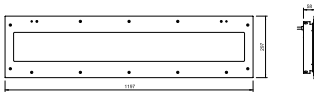

GreenPerform cleanroom recessed

Color	White RAL 9003
Approval and application	
Ingress protection code	IP40 [Wire-protected]
Mech. impact protection code	IK03 [0.3 J]
Initial performance (IEC compliant)	
Initial luminous flux (system flux)	5500 lm
Luminous flux tolerance	+/-10%
Initial LED luminaire efficacy	106 lm/W
Init. Corr. Color Temperature	4000 K
Init. Color Rendering Index	>80
Initial chromaticity	5
Initial input power	52 W
Power consumption tolerance	+/-10%

Application conditions	
Ambient temperature range	+20 to +35 °C
Product data	
Full product code	911401880499
Order product name	CR468B LED55/NW PSU W30L120
Order code	911401880499
Numerator - Quantity Per Pack	1
Numerator - Packs per outer box	1
Material Nr. (12NC)	911401880499
Net Weight (Piece)	7.399 kg

Dimensional drawing

CR468B LED55/NW PSU W30L120