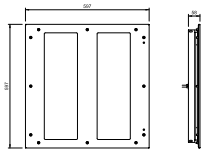

GreenPerform cleanroom recessed

Color	White RAL 9003
Approval and application	
Ingress protection code	IP40 [Wire-protected]
Mech. impact protection code	IK03 [0.3 J]
Initial performance (IEC compliant)	
Initial luminous flux (system flux)	5500 lm
Luminous flux tolerance	+/-10%
Initial LED luminaire efficacy	106 lm/W
Init. Corr. Color Temperature	4000 K
Init. Color Rendering Index	>80
Initial chromaticity	5
Initial input power	52 W
Power consumption tolerance	+/-10%

Application conditions	
Ambient temperature range	+20 to +35 °C
Product data	
Full product code	911401880099
Order product name	CR468B LED55/NW PSU W60L60
Order code	911401880099
Numerator - Quantity Per Pack	1
Numerator - Packs per outer box	1
Material Nr. (12NC)	911401880099
Net Weight (Piece)	6.999 kg

Dimensional drawing

CR468B LED55/NW PSU W60L60